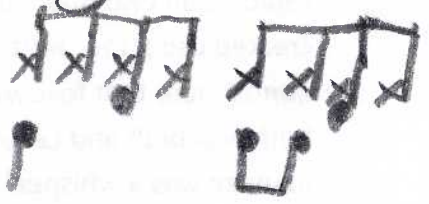

# Living on a Prayer

BPM 122

Regular Beat

Intro - 14 Bars

Intro fill 

Reg Beat

Keyboard chord  
cut in, ghost time  
on 1 in 3 for 2 Bars  
then cymbals x x x ?

VS1 - 16 Bars

Reg Beat

Pre ch1 - 8 Bars

reg Beat

Ch1 - 10 Bars

reg Beat on ride

VS2 - Same as VS1

Pre ch2 - Same as Pre ch1

Ch2 - 10 Bars

reg Beat on ride

Gtr Solo - 9 Bars

reg Beat

Ch3 - 8 Bars

reg Beat on ride

Pre ch3 - 4 Bars, 3/4 Bar last Bar  
with accents

Ch4 - 10 Bars

reg Beat on ride